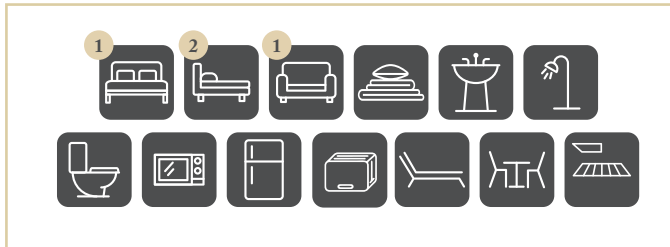

COTTAGE CONFORT

2 CHAMBRES

4 PERS.

27 m²

LE COTTAGE CONFORT 2 CH. EST ÉQUIPÉ DE :